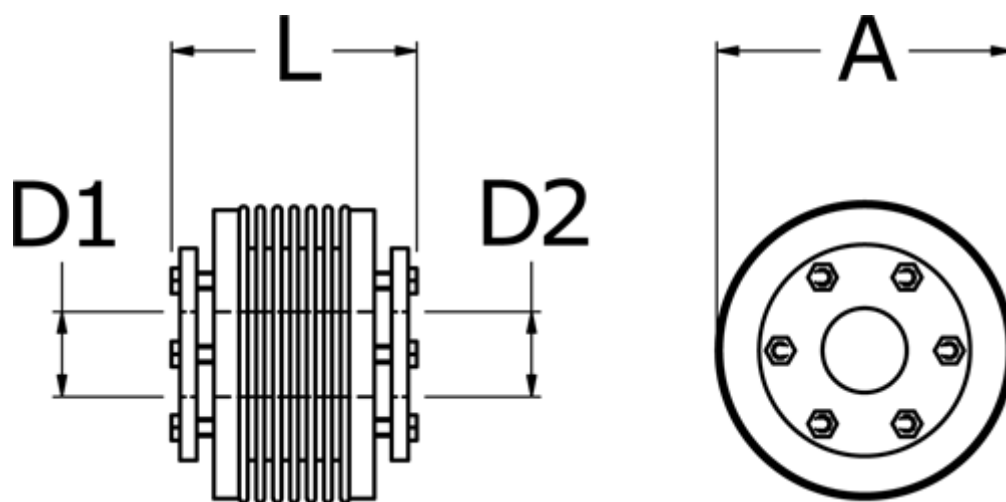

Data Sheet

Article number: 3330500800783535

Description: Bellow coupling type 5 size80
Length 78 mm, bore 35/35 mm

Measures

A	= 82
D1	= 35
D2	= 35
L	= 78
Nom. torque NM (Tkn)	= 80